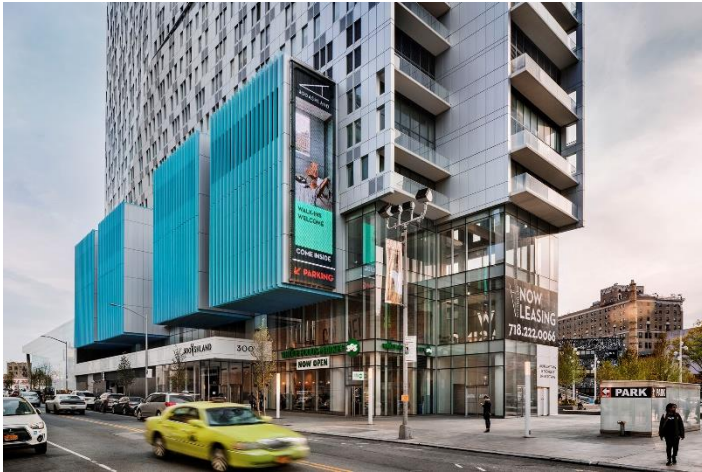

BROOKLYN ACADEMY OF MUSIC (B.A.M) - MEDIAMESH®

Customer: 20 Lafayette Construction, LLC
Total area: 61,5m²
Total amount of pixel: 24.000
Pixel pitch: 5,0 cm vert. x 5 cm hor.
Orientation: Outdoor
Brightness: 7.000Nits
Completion: October 2016
Location: Ashland Place, Brooklyn, NY - USA