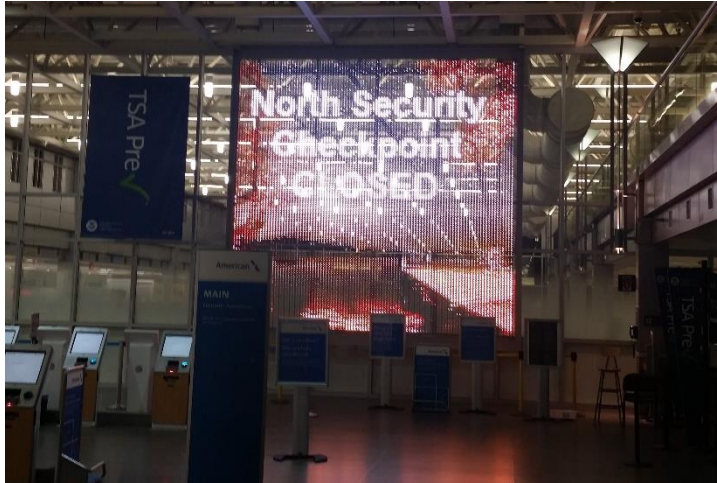

Minneapolis-Saint Paul International Airport - MEDIAMESH®

Customer:	Saint Paul International Airport
Total area:	51m²
Total amount of pixel:	26.000
Pixel pitch:	4,0 cm vert. x 5 cm hor.
Orientation:	Indoor
Brightness:	8.750Nits
Completion:	Februar 2016
Location:	Minneapolis - Saint Paul International Airport USA - Minnesota, MN