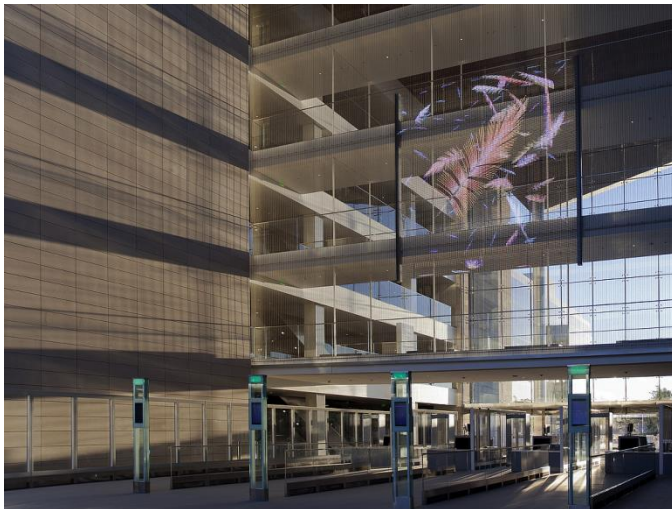

Long Beach Court Building - MEDIAMESH®

Customer: State of California Adm. Office of the Courts
Total area: 60 m²
Pixel pitch: 4,0 cm vert. x 5,0 cm hor.
Total amount of pixel: 30000
Orientation: Indoor
Brightness: 8700 Nits
Completion: 2013
Location: Long Beach Court Building
275 Magnolia Ave.
Long Beach CA 90892, USA