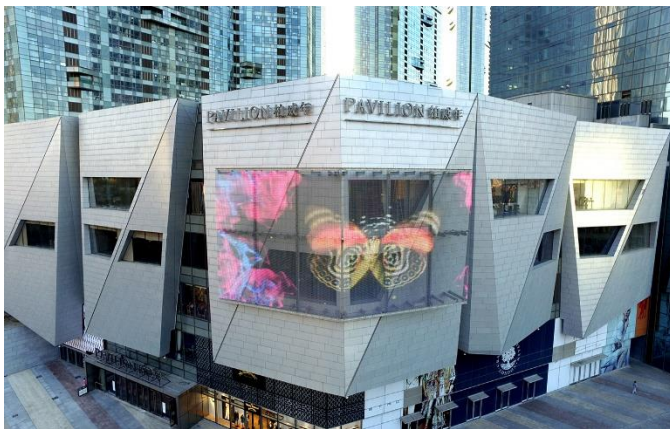

Dalian Center Eaton – MEDIAMESH®

Customer: Eton, Dalian
Architect: NBBJ
Total area: 455 m²
Total amount of pixel: 177.276
Pixel pitch: 5 cm vert. x 5 cm hor.
Orientation: Outdoor
Brightness: 7.000 Nits
Completion: March 2015
Location: Dalian
China