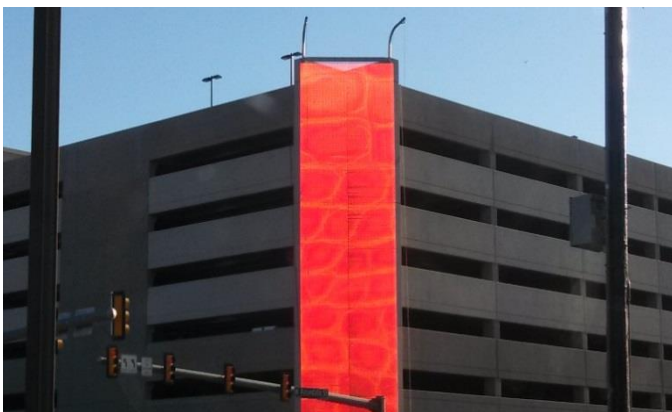

Cook Children's Hospital– MEDIAMESH®

Customer: Cook Children's Health Care System
Architect: HKS, Dallas
Total area: 89,6 m²
Dimension: 4,76m wide x 18,8m tall
Total amount of pixel: 52640
Pixel pitch: 4 cm vert. x 4,25 cm hor.
Orientation: Outdoor
Brightness: 8400 Nits
Completion: August 2013
Location: Cook Children's Medical Center
Fort Worth, TX 76104