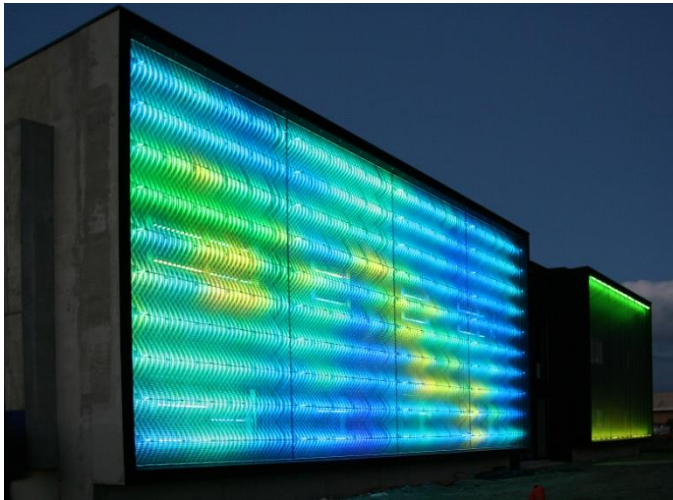

Atelier Torcé – ILLUMESH®

Customer:	Communauté Vitré
Dimension:	14,82 m wide x 6,88 m high
Total area:	101,96 m²
Total amount of pixel:	1490
Pixel pitch:	66,7 cm vert. x 10,0 cm hor.
Orientation:	Outdoor, East
Brightness:	132 Nits
Completion:	June 2007
Location:	Vitré, France